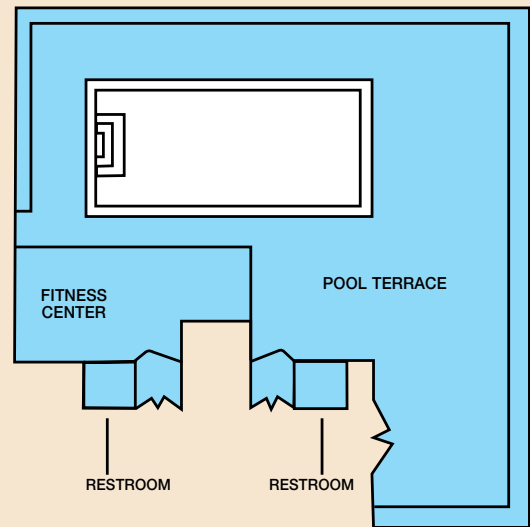

*Warm chocolate chip cookies await you at over 160 Doubletree locations in the USA, Canada and Latin America.*

DOUBLE TREE®  
ALANA HOTEL

WAIKIKI

## MEETING & BANQUET FACILITIES AND CAPACITIES

	Total Sq. Ft.	Room Size	Ceiling Ht.	Classroom	Theatre	Banquet	Reception	Conference	U-Shape	Hollow Square
Ahinahina Boardroom	360	24' x 15'	8	0	0	0	0	14	0	0
Naupaka I	675	37' x 25'	8	20	40	30	30	20	15	20
Naupaka I and II	1350	74' x 25'	8	50	100	72	72	36	30	36
Naupaka II	675	37' x 25'	8	20	40	30	30	20	15	20
Ohelo	766	36' x 21.25'	8	30	60	40	40	27	20	27
Olona	410	20.5' x 20'	8	15	25	24	24	15	15	15
Pool Terrace	4558	N/A	N/A	N/A	0	72	100	0	0	0