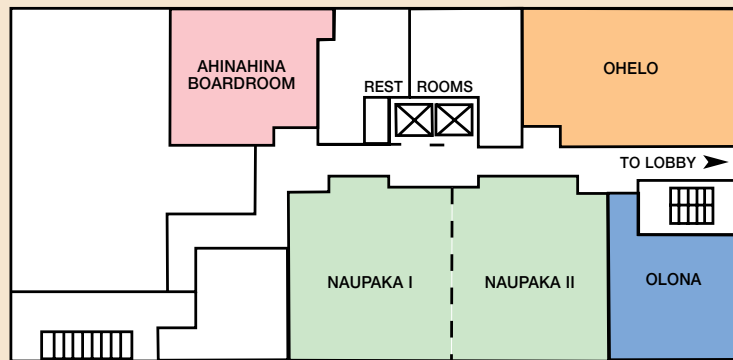

*Warm chocolate chip cookies await you at over 160 Doubletree locations in the USA, Canada and Latin America.*

DOUBLE TREE®  
ALANA HOTEL

WAIKIKI

## MEETING & BANQUET FACILITIES AND CAPACITIES

	Total Sq. Ft.	Room Size	Ceiling Ht.	Classroom	Theatre	Banquet	Reception	Conference	U-Shape	Hollow Square
Ahinahina Boardroom	360	24' x 15'	8	0	0	0	0	14	0	0
Naupaka I	675	37' x 25'	8	20	40	30	30	20	15	20
Naupaka I and II	1350	74' x 25'	8	50	100	72	72	36	30	36
Naupaka II	675	37' x 25'	8	20	40	30	30	20	15	20
Ohelo	766	36' x 21.25'	8	30	60	40	40	27	20	27
Olona	410	20.5' x 20'	8	15	25	24	24	15	15	15
Pool Terrace	4558	N/A	N/A	N/A	0	72	100	0	0	0